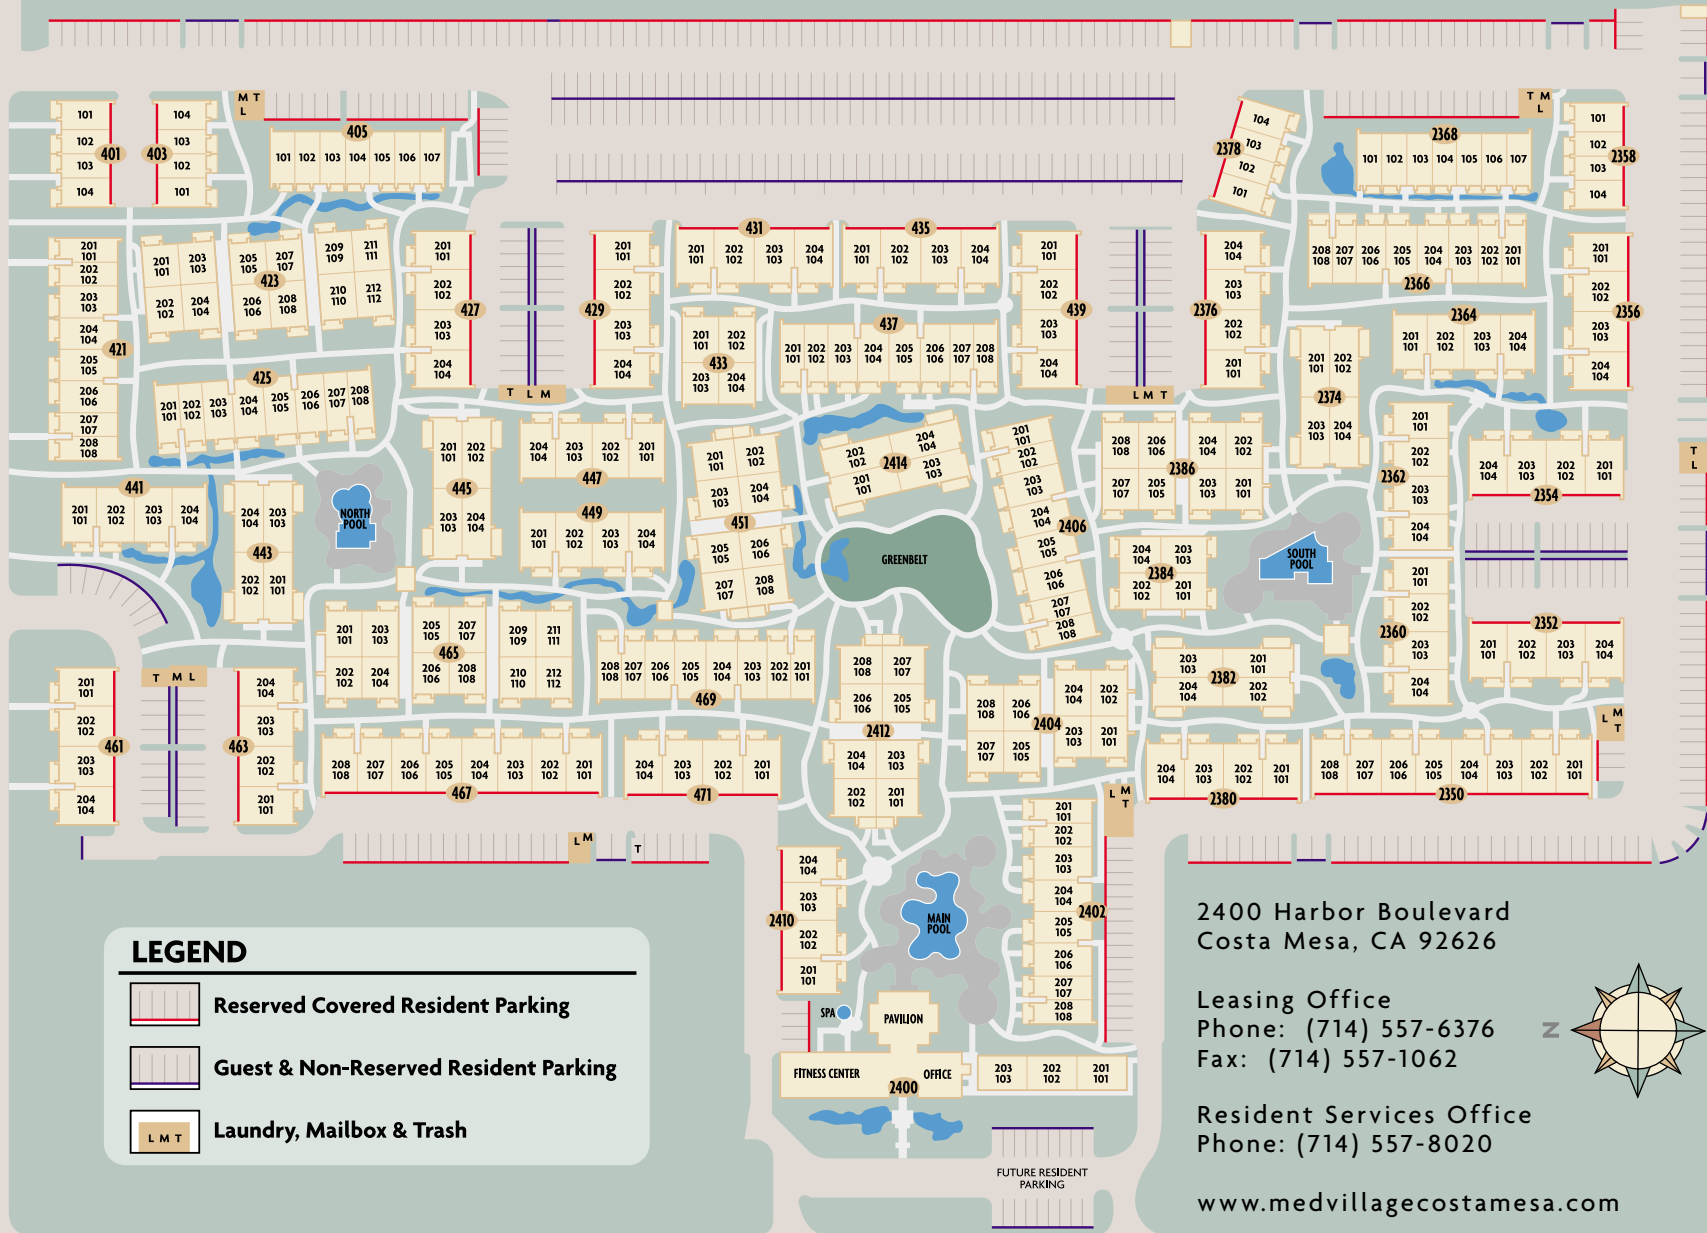

MEDITERRANEAN VILLAGE

APARTMENT HOMES

COSTA MESA

F A I R D R I V E

LEGEND

-  Reserved Covered Resident Parking
-  Guest & Non-Reserved Resident Parking
-  Laundry, Mailbox & Trash

2400 Harbor Boulevard
Costa Mesa, CA 92626