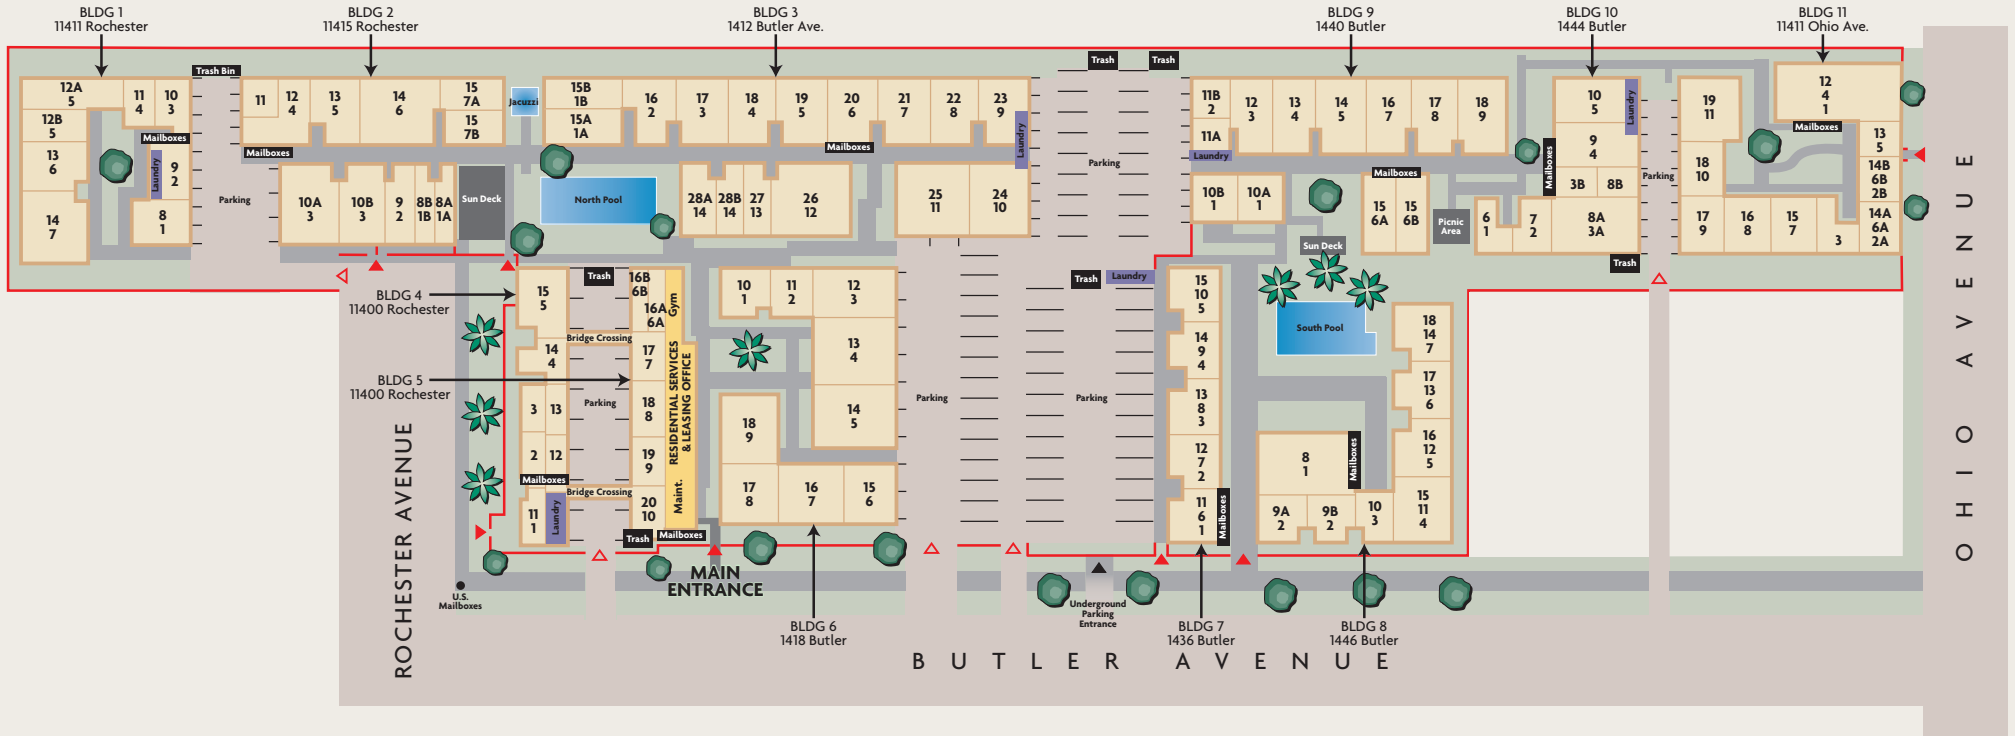

WEST PARK VILLAGE APARTMENT HOMES

11400 Rochester Avenue
Los Angeles, CA 90025

Leasing Office
Phone: (310) 477-6371
Fax: (310) 479-6721

www.westparkvillageapts.com

map not to exact scale

LEGEND

- Leasing Office
- Laundry
- Fence
- Pedestrian Entrance
- Vehicle Entrance
- Underground Parking Entrance